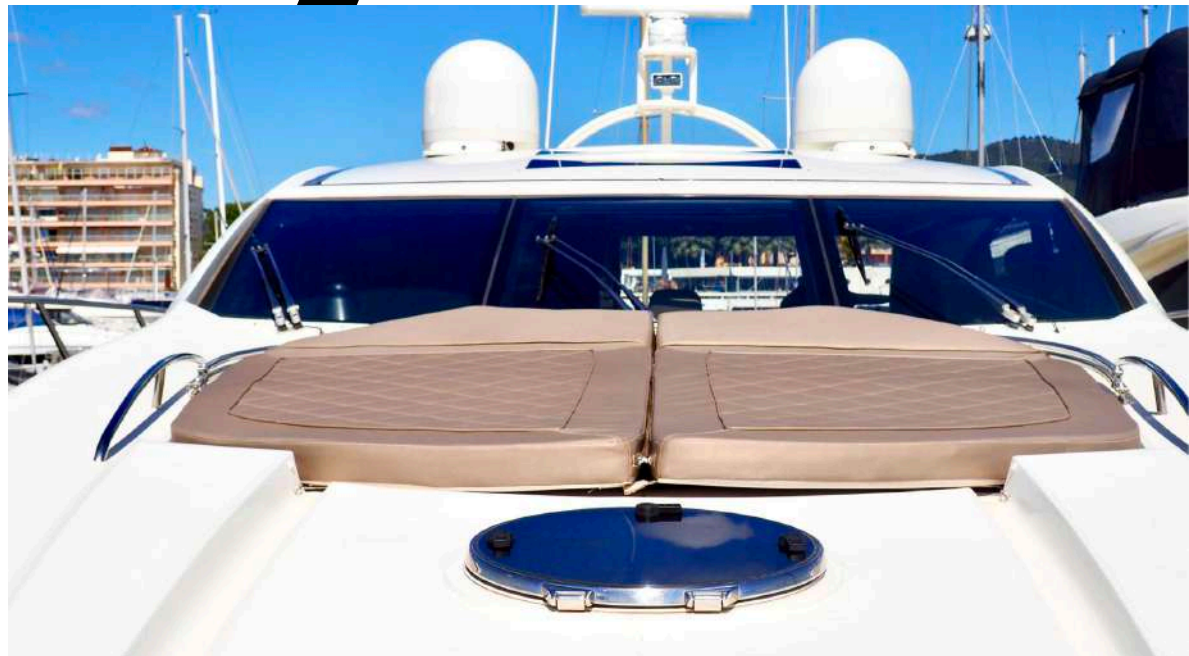

## YACHT AMENITIES & TOYS

AIR CONDITIONING

1 JET SKI

TV & BLUETOOTH SPEAKER

2 KAYAK & 2 PADDLES

TOWABLE TOYS  
1 SEABOB

1 TENDER 380cv Williams

Yachts offered are subject to availability. The particulars are believed to be correct but are not guaranteed and may not be used for contractual purposes. Specification provided for information only.